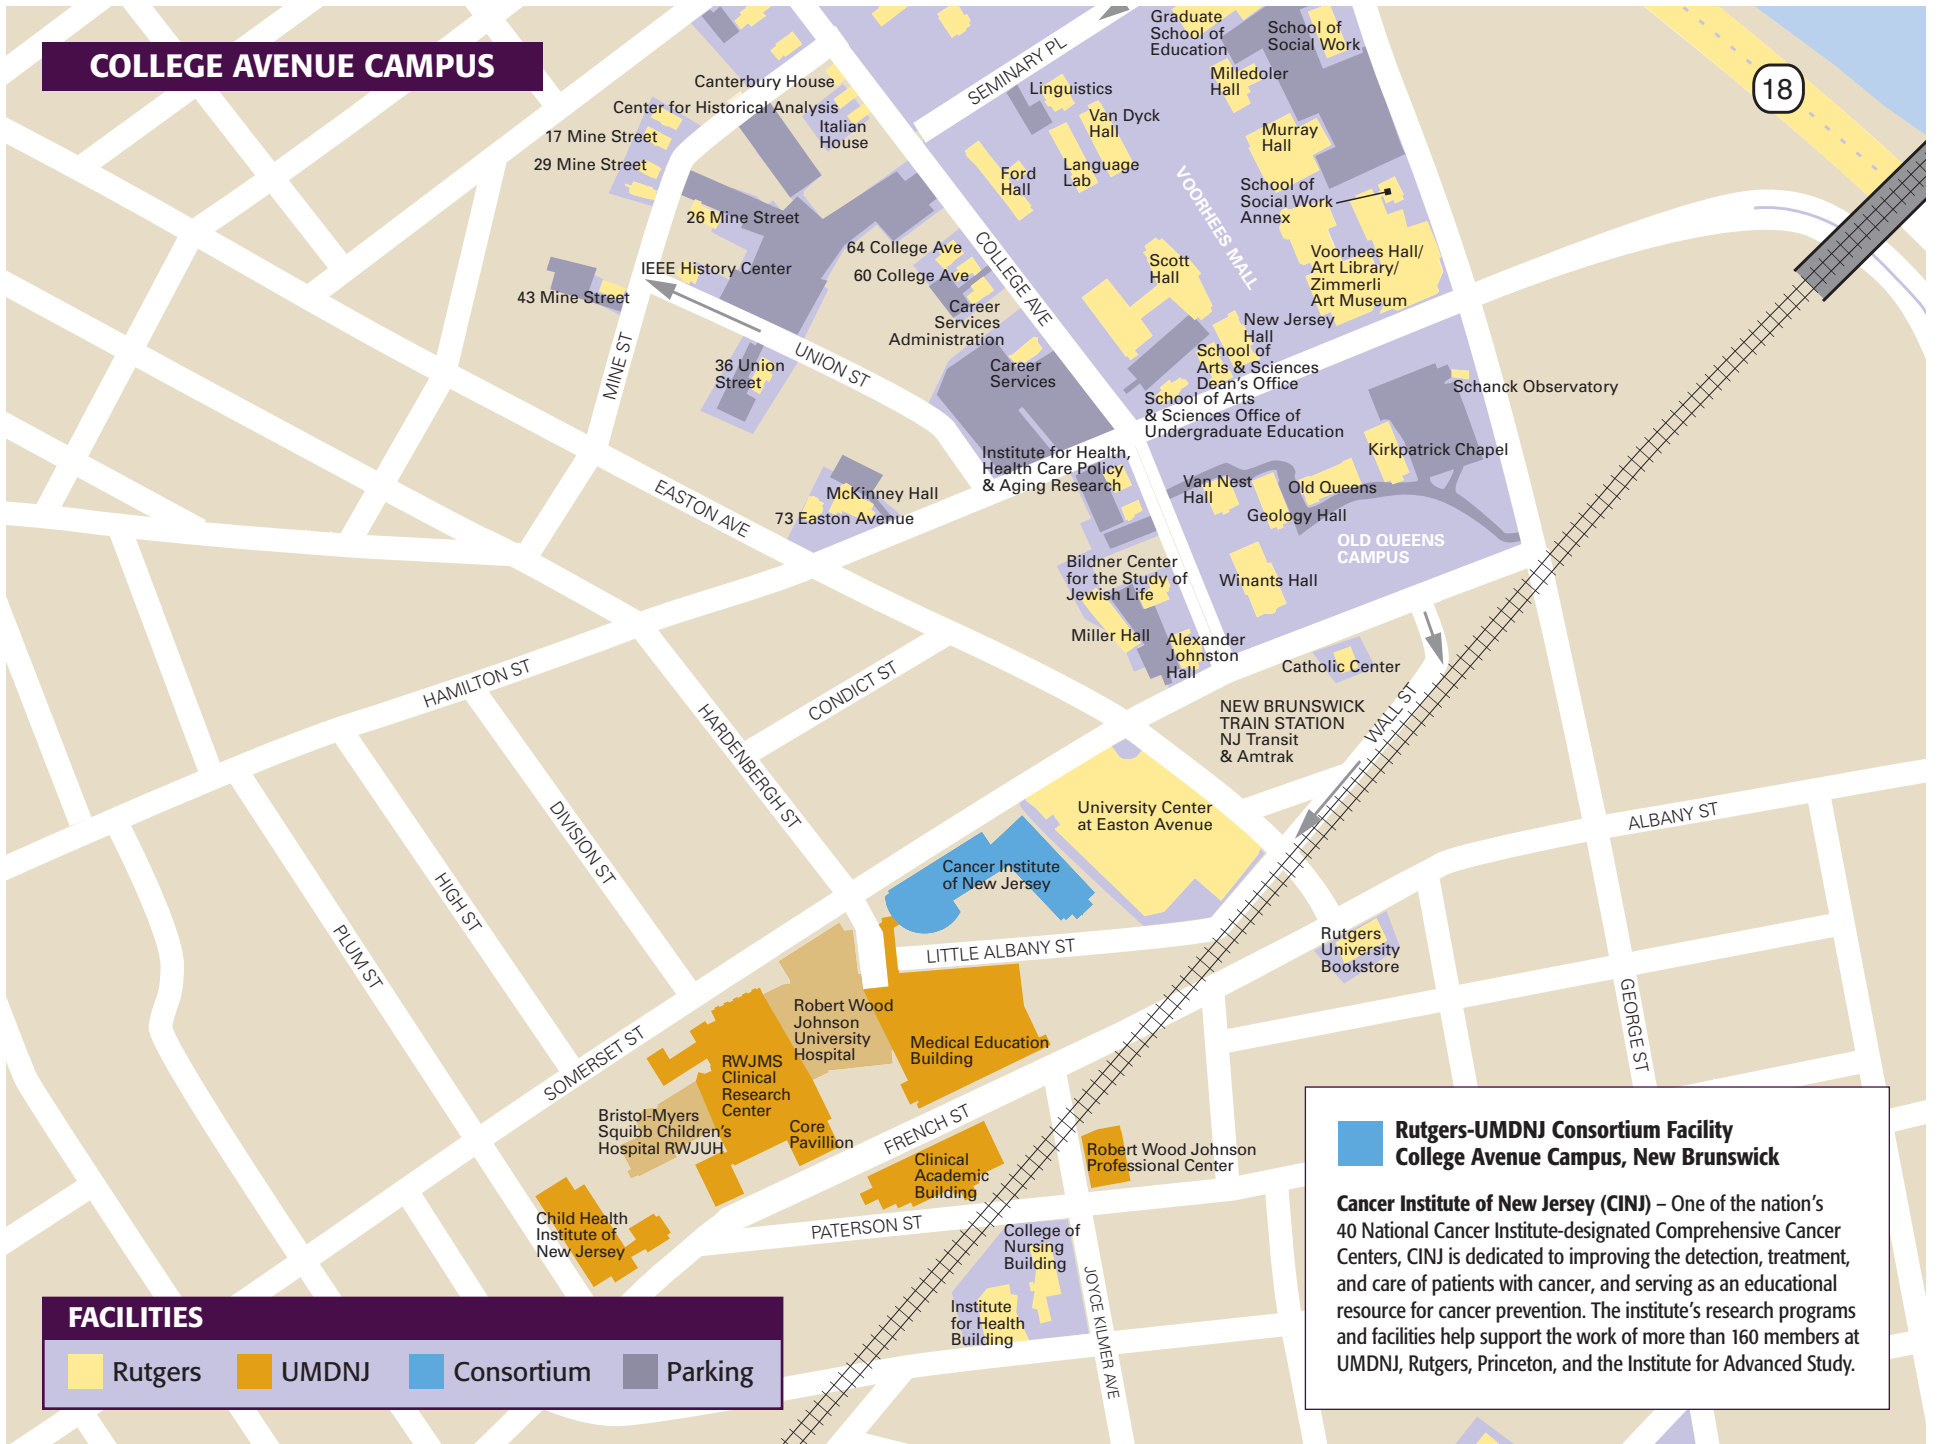

COLLEGE AVENUE CAMPUS

FACILITIES

- Rutgers
- UMDNJ
- Consortium
- Parking

Rutgers-UMDNJ Consortium Facility
College Avenue Campus, New Brunswick

Cancer Institute of New Jersey (CINJ) – One of the nation’s 40 National Cancer Institute-designated Comprehensive Cancer Centers, CINJ is dedicated to improving the detection, treatment, and care of patients with cancer, and serving as an educational resource for cancer prevention. The institute’s research programs and facilities help support the work of more than 160 members at UMDNJ, Rutgers, Princeton, and the Institute for Advanced Study.